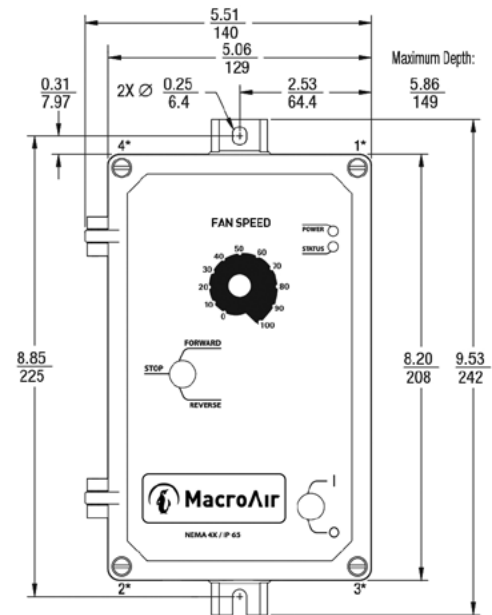

STANDARD FEATURES

- 3/4 HP AC induction industrial gearmotor
- Clearcoat anodized airfoil blades
- Forward, reverse, variable speed
- Easy plug and play installation
- 10 ft input power cable with pre-wired 110-120V plug (for fast, easy connection of VFD wall control to wall outlet)
- Rigid mount without the need for guy wires

| AIRFOIL DIAMETER | 8ft | 10ft | 12ft | 14ft |
|-------------------------------|---|--|--|--|
| Airfoil Style | 7.375" Extruded Anodized Aluminum Airfoil | | | |
| Number of Airfoils | 6 | | | |
| PERFORMANCE | | | | |
| Max Speed | 198 RPM | 144 RPM | 106 RPM | 87 RPM |
| Recommended Spacing | 24-37 ft [7.4-11.3 m] | 30-46 ft [9.2-14 m] | 36-56 ft [11-17.1 m] | 42-65 ft [12.9-19.8 m] |
| Max Affected Area | 2,880 ft ² [260 m ²] | 4,800 ft ² [446 m ²] | 6,400 ft ² [595 m ²] | 8,000 ft ² [743 m ²] |
| HANGING REQUIREMENTS | | | | |
| Hanging Weight | 122 lb [55.3 kg] | 128 lb [58.1 kg] | 134 lb [60.8 kg] | 140 lb [63.5 kg] |
| Max Torque | 18 ft-lb [24.4 Nm] | 23 ft-lb [31.2 Nm] | 27 ft-lb [36.6 Nm] | 40 ft-lb [54.2 Nm] |
| MOTOR AND DRIVE TRAIN | | | | |
| Motor Type | AC Induction Gearmotor | | | |
| Horsepower Rating | 3/4 HP | | | |
| Max Operating Temp | 104 F° [40C°] | | | |
| POWER AND CONTROLS | | | | |
| Power Source | 110V-120V Plug | | | |
| Controls | Analog Remote | | | |
| INSTALLATION | | | | |
| Mounting Hardware | Rigid Mount (no guy wires) / Optional Brackets for Glulam available for additional purchase | | | |
| Drop Length | 3'-3" total drop | | | |
| RATINGS AND COMPLIANCE | | | | |
| Washdown Rating* | IP55 (motor) | | | |

MECHANICAL SPECIFICATIONS (Inches/mm)

| Features | AirLite Remote |
|--------------------------|-----------------------------|
| # Fans Controlled | 1 fan |
| Washdown Rating* | NEMA 4X / IP 65 |
| Weight (incl. enclosure) | 5.9 lbs / 2.7 kg |
| Size (incl. enclosure) | 91.2 x 135.5 x 42.0 |
| Operating Temperature | 32° to 113°F / -0° to +45°C |