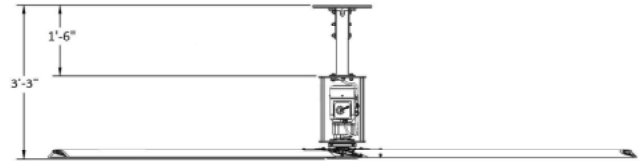

| AIRFOIL DIAMETER | 8ft | 10ft | 12ft | 14ft |
|-------------------------------|---|--|--|--|
| Airfoil Style | 7.375" Extruded Anodized Aluminum Airfoil | | | |
| Number of Airfoils | 6 | | | |
| PERFORMANCE | | | | |
| Max Speed | 198 RPM | 144 RPM | 106 RPM | 87 RPM |
| Recommended Spacing | 24-37 ft [7.4-11.3 m] | 30-46 ft [9.2-14 m] | 36-56 ft [11-17.1 m] | 42-65 ft [12.9-19.8 m] |
| Max Affected Area | 2,880 ft ² [260 m ²] | 4,800 ft ² [446 m ²] | 6,400 ft ² [595 m ²] | 8,000 ft ² [743 m ²] |
| HANGING REQUIREMENTS | | | | |
| Hanging Weight | 122 lb [55.3 kg] | 128 lb [58.1 kg] | 134 lb [60.8 kg] | 140 lb [63.5 kg] |
| Max Torque | 18 ft-lb [24.4 Nm] | 23 ft-lb [31.2 Nm] | 27 ft-lb [36.6 Nm] | 40 ft-lb [54.2 Nm] |
| MOTOR AND DRIVE TRAIN | | | | |
| Motor Type | AC Induction Gearmotor | | | |
| Horsepower Rating | 3/4 HP | | | |
| Max Operating Temp | 104 F° [40C°] | | | |
| POWER AND CONTROLS | | | | |
| Power Source | 110V-120V Plug | | | |
| Controls | Analog Remote | | | |
| INSTALLATION | | | | |
| Mounting Hardware | Rigid Mount (no guy wires) / Optional Brackets for Glulam available for additional purchase | | | |
| Drop Length | 3'-3" total drop | | | |
| RATINGS AND COMPLIANCE | | | | |
| Washdown Rating* | IP55 (motor) | | | |

MECHANICAL SPECIFICATIONS (Inches/mm)

| Features | AirLite Remote |
|--------------------------|-----------------------------|
| # Fans Controlled | 1 fan |
| Washdown Rating* | NEMA 4X / IP 65 |
| Weight (incl. enclosure) | 5.9 lbs / 2.7 kg |
| Size (incl. enclosure) | 91.2 x 135.5 x 42.0 |
| Operating Temperature | 32° to 113°F / -0° to +45°C |